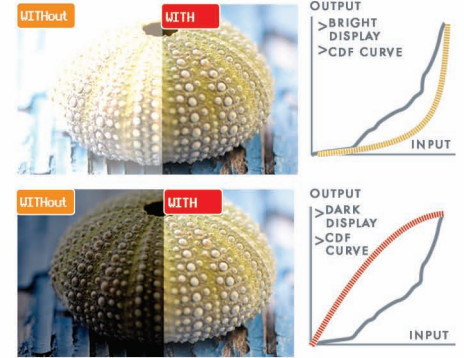

# XD ENGINE

SHARPER  
BRIGHTER  
CLEARER

**ULTRA CONTRAST**  
AT A BLAZINGLY FAST 370 MILLION PIXELS PER SECOND, THE PROCESSOR USES A HISTOGRAM ANALYZATION TOOL TO CLARIFY THE IMAGE DATA ACCORDING TO SIGNAL BRIGHTNESS LEVELS.

Dramatization

**DYNAMIC BLACK STRETCH**  
THE MINIMUM BLACK LEVEL OF AN IMAGE IS AUTOMATICALLY DETECTED AND ADJUSTED ACCORDING TO BRIGHTNESS.

Dramatization