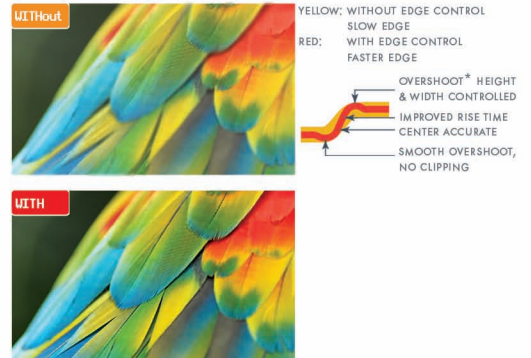

## CLEAR SCREEN

USING THE NOISE FILTER INSIDE THE XD ENGINE CHIP, THE IMAGE IS ANALYZED FOR TEMPORAL AND SPATIAL INFORMATION TO REDUCE MPEG NOISE.

Dramatization

## ADVANCED VIVID COLOR

COLORS THAT ARE SENSITIVE TO THE HUMAN EYE ARE OPTIMIZED TO THE NEAREST TRUE COLOR BY THE SELECTIVE COLOR CONTROL.

Dramatization

## INTELLIGENT EDGE CONTROL

EDGE LINES ARE EMPHASIZED BY IMPROVING THE TRANSITION FROM THE BACKGROUND TO THE MAIN OBJECT.

Dramatization