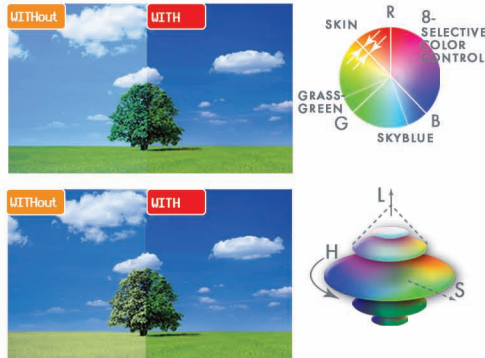

## CLEAR SCREEN

USING THE NOISE FILTER INSIDE THE XD ENGINE CHIP, THE IMAGE IS ANALYZED FOR TEMPORAL AND SPATIAL INFORMATION TO REDUCE MPEG NOISE.

Dramatization

## ADVANCED VIVID COLOR

COLORS THAT ARE SENSITIVE TO THE HUMAN EYE ARE OPTIMIZED TO THE NEAREST TRUE COLOR BY THE SELECTIVE COLOR CONTROL.

Dramatization

## INTELLIGENT EDGE CONTROL

EDGE LINES ARE EMPHASIZED BY IMPROVING THE TRANSITION FROM THE BACKGROUND TO THE MAIN OBJECT.

Dramatization