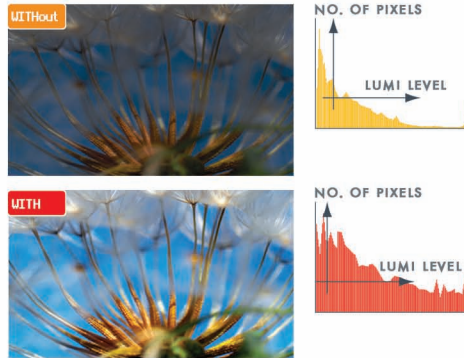

# XD ENGINE

SHARPER  
BRIGHTER  
CLEARER

**ULTRA CONTRAST**  
AT A BLAZINGLY FAST 370 MILLION PIXELS PER SECOND, THE PROCESSOR USES A HISTOGRAM ANALYZATION TOOL TO CLARIFY THE IMAGE DATA ACCORDING TO SIGNAL BRIGHTNESS LEVELS.

Dramatization

**DYNAMIC BLACK STRETCH**  
THE MINIMUM BLACK LEVEL OF AN IMAGE IS AUTOMATICALLY DETECTED AND ADJUSTED ACCORDING TO BRIGHTNESS.

Dramatization