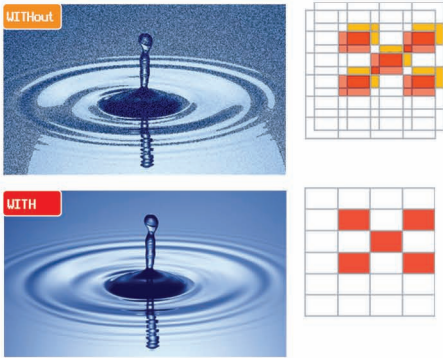

CLEAR SCREEN

USING THE NOISE FILTER INSIDE THE XD ENGINE CHIP, THE IMAGE IS ANALYZED FOR TEMPORAL AND SPATIAL INFORMATION TO REDUCE MPEG NOISE.

Dramatization

ADVANCED VIVID COLOR

COLORS THAT ARE SENSITIVE TO THE HUMAN EYE ARE OPTIMIZED TO THE NEAREST TRUE COLOR BY THE SELECTIVE COLOR CONTROL.