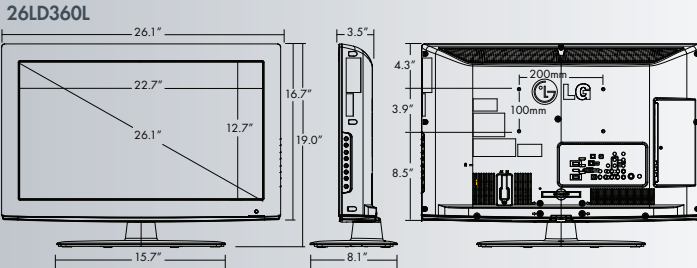

32" CLASS (31.5" DIAGONAL)
26" CLASS (26.0" DIAGONAL)

DIMENSIONS

Rear Jack Panel

Side Jack Panel

LCD SPECIFICATION

Screen Size (Class)	32" class (31.5" diagonal) 26" class (26.0" diagonal)
Native Display Resolution	1366 x 768
Brightness	350 cd/m ² (32"), 250 cd/m ² (26")
Dynamic Contrast Ratio	15,000:1
Contrast Ratio	1,200:1 (32"), 1,000:1 (26")
Viewing Angle	178° / 178°
Color Reproduction	8 Bit
Response Time	5ms
True Viewing Angle	Yes
Life Span (Typical)	60,000 hrs
BROADCASTING SYSTEM	
Analog	Yes
ATSC/NTSC/Clear QAM	Yes
VIDEO	
XD Engine	Yes
Aspect Ratio	16:9
Aspect Ratio Correction	6 Modes
Just Scan (1:1 Pixel Matching)	
HDMI	1080p/1080i/720p
Component	1080p/1080i/720p
RF/DTV	720p
Enhanced Noise Reduction (Video Noise Filter)	Yes, 3D & MPEG
Digital Comb Filter	Yes (3D)
Color Temperature Control	3 Modes (Norm, Warm, Cool)
Black Stretcher	Yes
24p Real Cinema	Yes
Cinema 3:2/2:2 Mode	Yes
Picture Reset	Yes
AV Mode II (Picture & Sound)	3 Modes (Cinema, Sport, Game)
EZ Picture/PSM	Yes (8 modes)
ISFccc Ready	Yes
DTV Signal Strength Indicator	Yes
Video Reset/Initializing	Yes