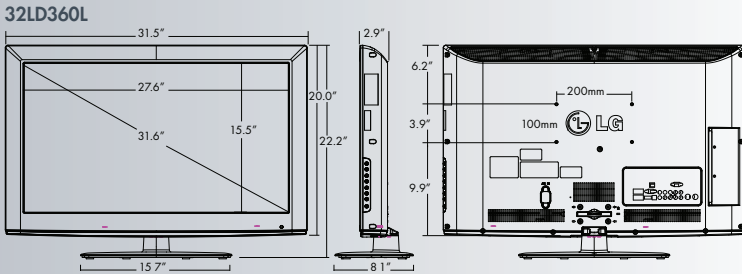

32" CLASS (31.5" DIAGONAL)
26" CLASS (26.0" DIAGONAL)

DIMENSIONS

Rear Jack Panel

Side Jack Panel

LCD SPECIFICATION

Screen Size (Class)	32" class (31.5" diagonal) 26" class (26.0" diagonal)
Native Display Resolution	1366 x 768
Brightness	350 cd/m ² (32"), 250 cd/m ² (26")
Dynamic Contrast Ratio	15,000:1
Contrast Ratio	1,200:1 (32"), 1,000:1 (26")
Viewing Angle	178° / 178°
Color Reproduction	8 Bit
Response Time	5ms
True Viewing Angle	Yes
Life Span (Typical)	60,000 hrs
BROADCASTING SYSTEM	
Analog	Yes
ATSC/NTSC/Clear QAM	Yes
VIDEO	
XD Engine	Yes
Aspect Ratio	16:9
Aspect Ratio Correction	6 Modes
Just Scan (1:1 Pixel Matching)	
HDMI	1080p/1080i/720p
Component	1080p/1080i/720p
RF/DTV	720p
Enhanced Noise Reduction (Video Noise Filter)	Yes, 3D & MPEG
Digital Comb Filter	Yes (3D)
Color Temperature Control	3 Modes (Norm, Warm, Cool)
Black Stretcher	Yes
24p Real Cinema	Yes
Cinema 3:2/2:2 Mode	Yes
Picture Reset	Yes
AV Mode II (Picture & Sound)	3 Modes (Cinema, Sport, Game)
EZ Picture/PSM	Yes (8 modes)
ISFccc Ready	Yes
DTV Signal Strength Indicator	Yes
Video Reset/Initializing	Yes