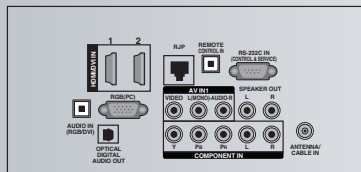

32" CLASS (31.5" DIAGONAL)
26" CLASS (26.0" DIAGONAL)

DIMENSIONS

Rear Jack Panel

Side Jack Panel

LCD SPECIFICATION

Screen Size (Class)	32" class (31.5" diagonal) 26" class (26.0" diagonal)
Native Display Resolution	1366 x 768
Brightness	350 cd/m ² (32"), 250 cd/m ² (26")
Dynamic Contrast Ratio	15,000:1
Contrast Ratio	1,200:1 (32"), 1,000:1 (26")
Viewing Angle	178° / 178°
Color Reproduction	8 Bit
Response Time	5ms
True Viewing Angle	Yes
Life Span (Typical)	60,000 hrs
BROADCASTING SYSTEM	
Analog	Yes
ATSC/NTSC/Clear QAM	Yes
VIDEO	
XD Engine	Yes
Aspect Ratio	16:9
Aspect Ratio Correction	6 Modes
Just Scan (1:1 Pixel Matching)	
HDMI	1080p/1080i/720p
Component	1080p/1080i/720p
RF/DTV	720p
Enhanced Noise Reduction (Video Noise Filter)	Yes, 3D & MPEG
Digital Comb Filter	Yes (3D)
Color Temperature Control	3 Modes (Norm, Warm, Cool)
Black Stretcher	Yes
24p Real Cinema	Yes
Cinema 3:2/2:2 Mode	Yes
Picture Reset	Yes
AV Mode II (Picture & Sound)	3 Modes (Cinema, Sport, Game)
EZ Picture/PSM	Yes (8 modes)
ISFccc Ready	Yes
DTV Signal Strength Indicator	Yes
Video Reset/Initializing	Yes